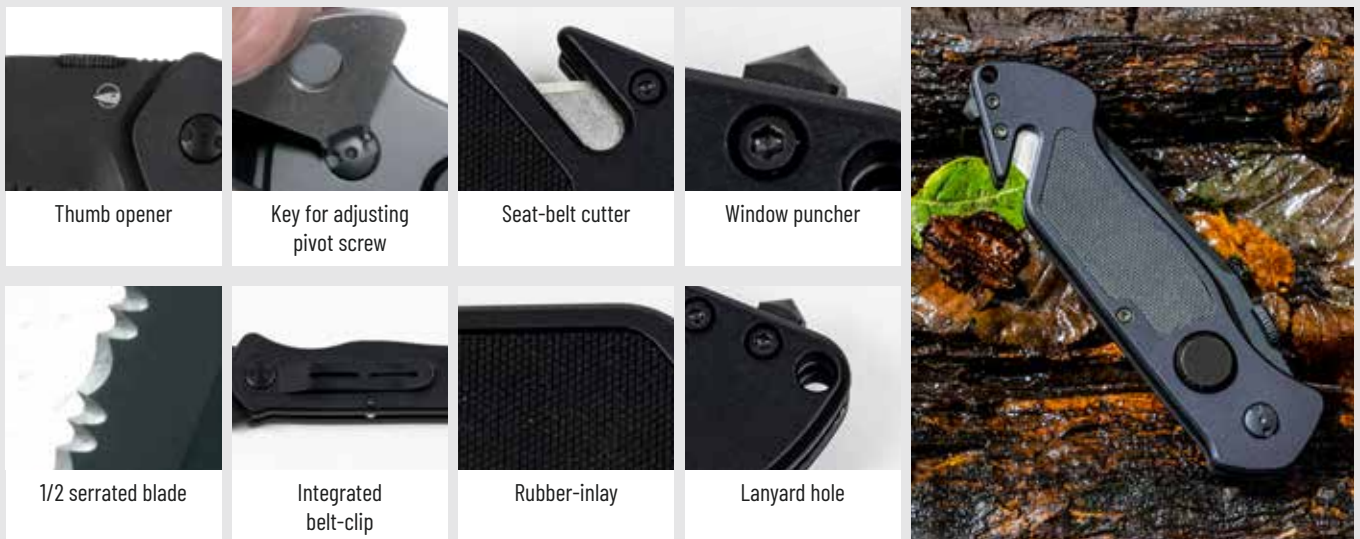

Standard and optional functions:

Waffentechnik Borkott & Eickhorn GmbH is registered with NATO under Code (NCAGE) D7235. We reserve the right to implement technical variations on products (e.g. function, design, execution or other) without prior announcement if it leads to an improvement of the product quality or changes in production process make these necessary.